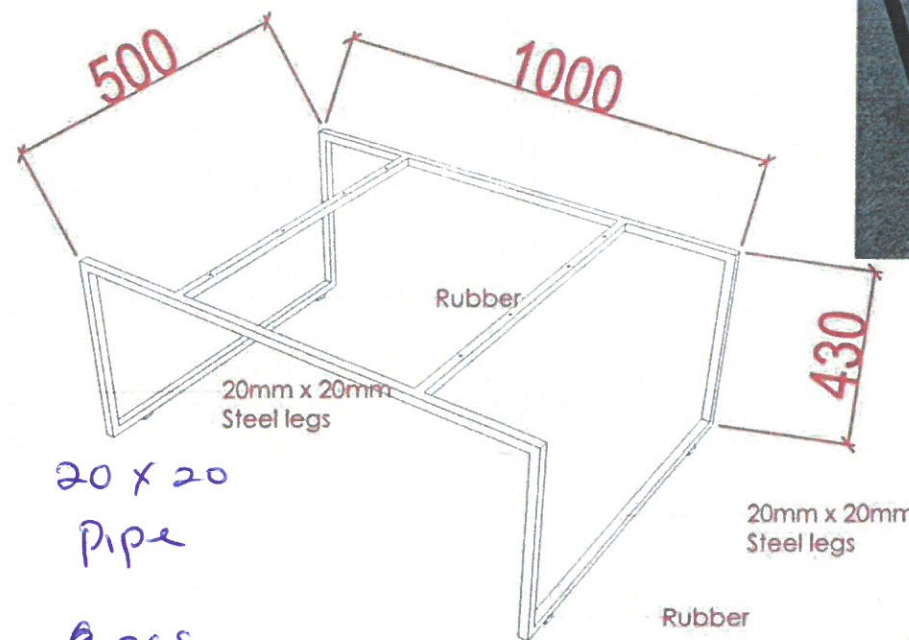

Coffee table

Executive 1,2,3,4,5 office / Company secretary

Coffee Table L1000 x D500 x H450mm in laminate finish with steel legs in with rubber stud.

Reference Image

*1000 x 500 x 18 ⇒ PVC Top
Starwood 18 - Gray Sonoma
Qty 9 on schedule*

*20 x 20
Pipe
9 pcs*

*3 panel + 2
1 PVC
metal leg from Radico
9 pcs?*

StarWood 18

Project
FTMB
IKOYI, LAGOS
Owner
—

Date Description
DSD-V1-ID-13/4/2024 - REV1

*OK
madel
16/5/24*

FOR APPROVAL

Project No. : —
Scale : N/A
Drawn by : OBJ
Checked : OBJ
Cad File : CAD_FILE

Sheet title
Coffee table
Floor Plan/Elevations

Dwg No. No.
WS-DS-SD-FT-008 SHEET 1