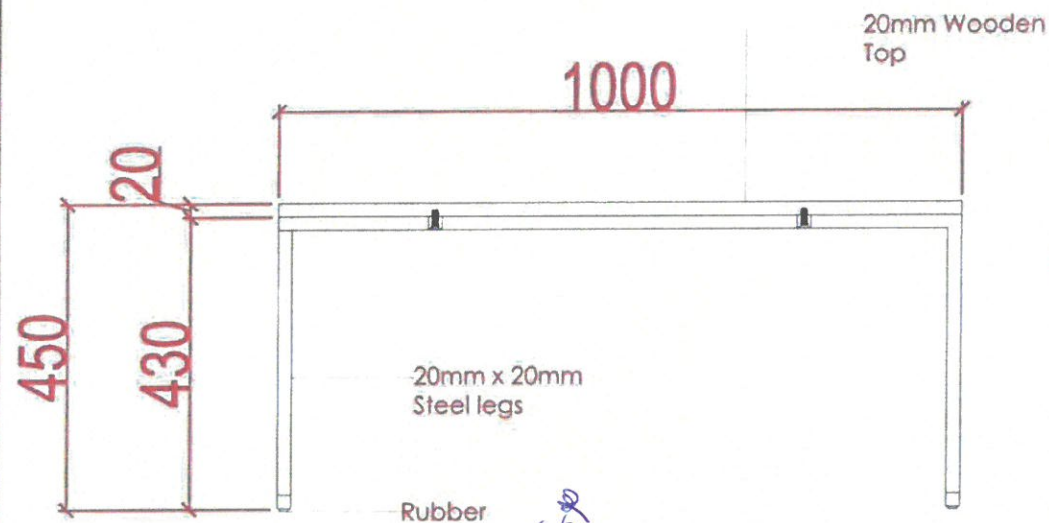

Coffee table

Executive 1,2,3,4,5 office / Company secretary

Coffee Table L1000 x D500 x H450mm in laminate finish with steel legs in with rubber stud.

Reference Image

*1000 x 500 x 18 ⇒ PVC Top
Starwood 18 - Gray Sonoma
Qty 9 on schedule*

*20 x 20
Pipe
9 pcs*

*3 panel + 2
1 PVC
metal leg from Radico
9 pcs?*

StarWood 18

Project
FTMB
IKOYI, LAGOS
Owner
—

Date Description
DSD-V1-ID-13/4/2024 - REV1

*OK
madel
16/5/24*

FOR APPROVAL

Project No. : —
Scale : N/A
Drawn by : OBJ
Checked : OBJ
Cad File : CAD_FILE

Sheet title
Coffee table
Floor Plan/Elevations

Dwg No. No.
WS-DS-SD-FT-008 SHEET 1